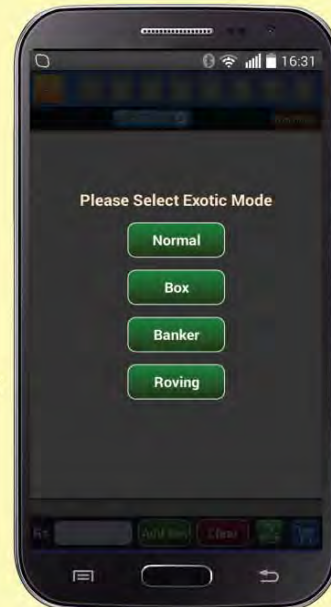

Designate the winning trio of a race and specify their order of arrival

Press menu and choose **Trifecta (normal)**
Select **1st** for the horse that finishes first and **2nd** for second and **3rd** for third
Insert the bet amount and select '**Add bet**'
Press '**create SMS**', then '**Send SMS**'

TRIFECTA BOX

Designate three or more horses that will make up the top finishing trio

Press menu and choose **Trifecta (box)**
Press **1st** to select horses
Insert the bet amount and select '**Add bet**'
Press '**create SMS**', then '**Send SMS**'

TRIFECTA BANKER

Designate a horse as a banker and select a minimum of 2 other horse. The banker must finish first and two horses in your selection must finish 2nd and 3rd.

Press menu and choose **Trifecta (banker)**
Press **1st** to choose the banker and **2nd** to select the horses of your choice
Insert the bet amount and select '**Add bet**'
Press '**create SMS**', then '**Send SMS**'

TRIFECTA ROVING

Designate a roving horse and select a minimum of 2 other horses. The roving banker and two horses must make up the top trio, regardless of their order of arrival.

Press menu and choose **Trifecta (roving)**
Press **1st** to choose the roving horse and **2nd** for horses of your choice
Insert the bet amount and select '**Add bet**'
Press '**create SMS**', then '**Send SMS**'