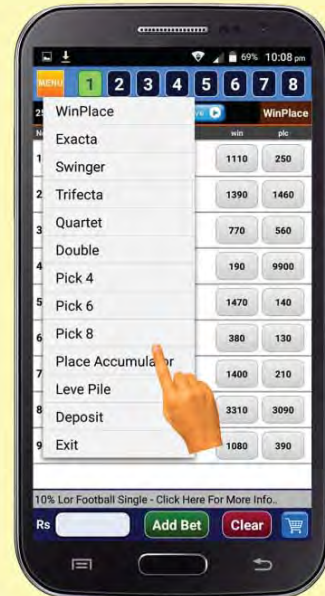

Choose the winner in 4 races. The Pick 4 is played from the 5th to the 8th race.

Press 'menu' and choose **Pick 4**

Select the odds next to the horse of your choice

Repeat the process for subsequent races.

Insert the bet amount and select '**Add bet**'

Press '**create SMS**', then '**Send SMS**'

PLACE ACCUMULATOR (minimum bet : Rs 10)

Place Accumulator is played from the 2nd to the 8th race. Choose a horse or several horses in each of the 7 events. The selected horse(s) must be among the top three finishers.

Press menu and choose **Place Accumulator**
Select the odds next to the horse of your choice
Repeat the process for subsequent races.

Insert the bet amount and select '**Add bet**'
Press '**create SMS**', then '**Send SMS**'

EXACTA simple (minimum bet : Rs 10)

Choose the top two finishers in a race, specifying their position at arrival.

Press menu and choose **Exacta (normal)**
Select '1st' for the horse to finish first and '2nd' for the second
Insert the bet amount and select '**Add bet**'
Press '**create SMS**', then '**Send SMS**'